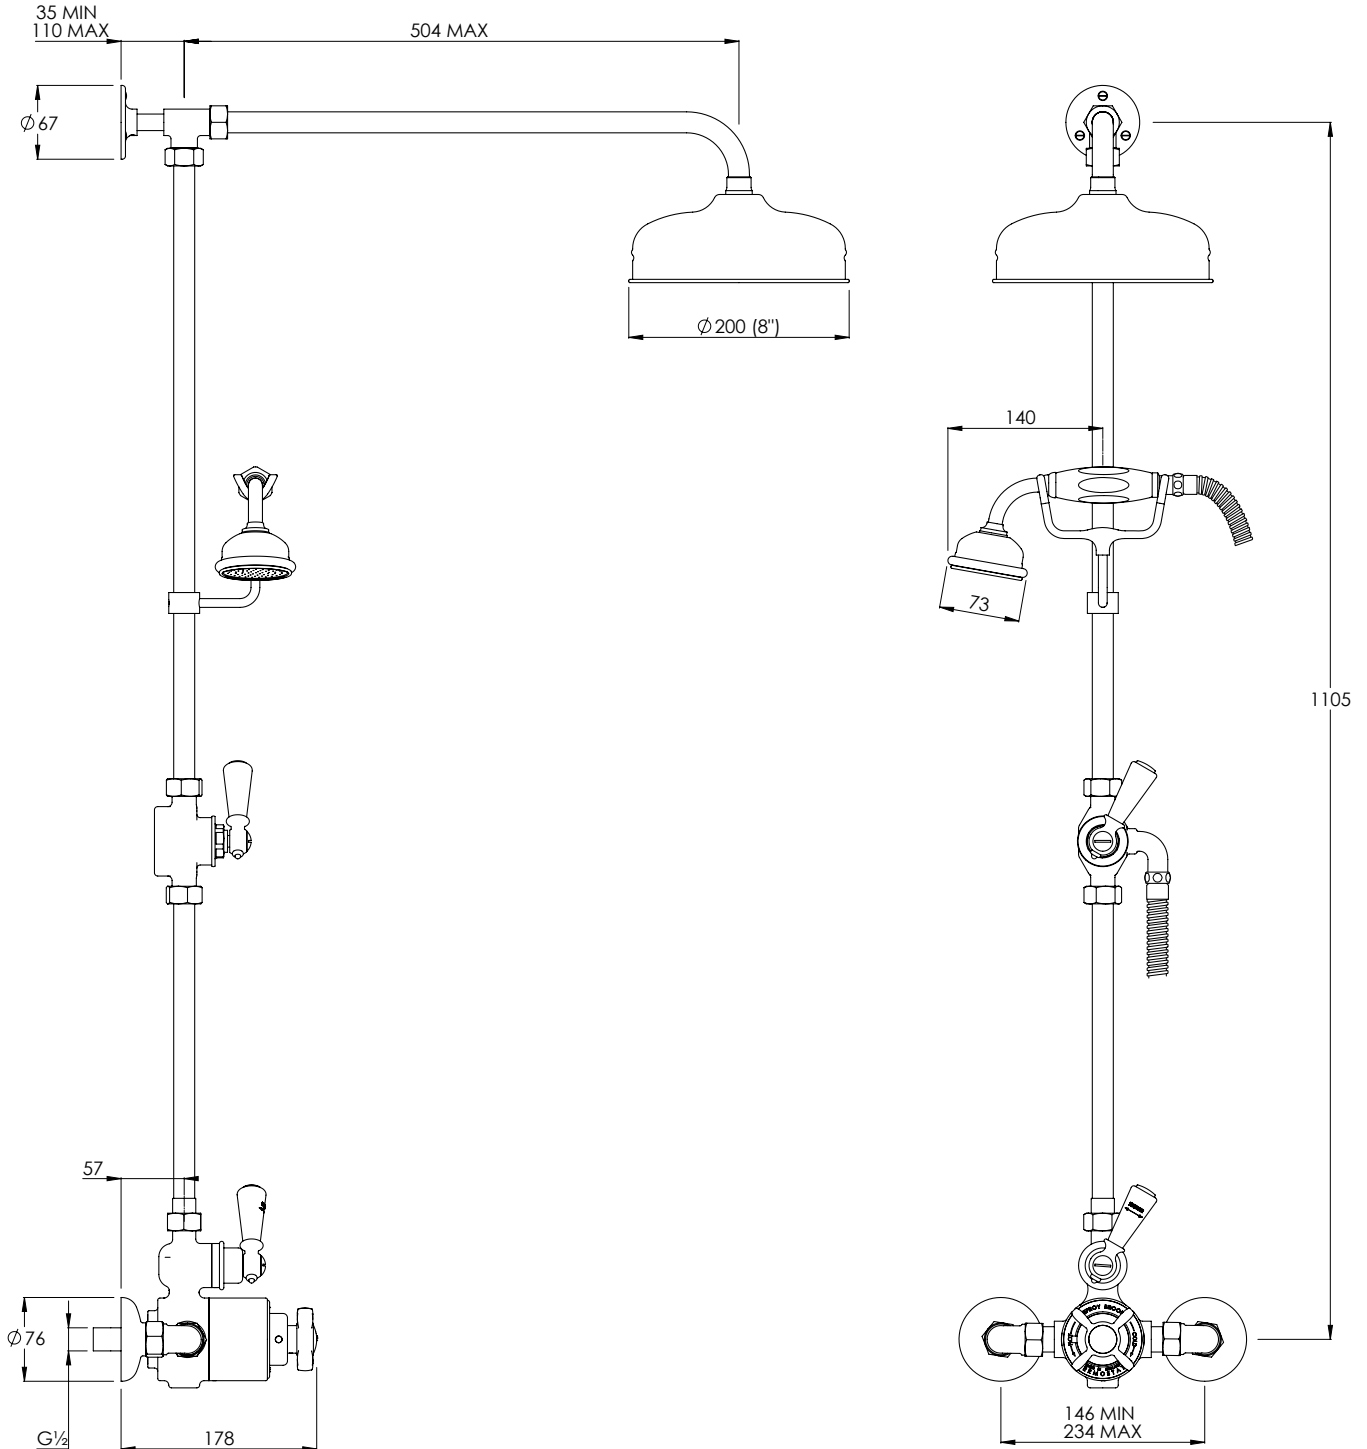

LEFROY BROOKS

IBROC HOUSE ESSEX ROAD
HODDESDON HERTS EN11 0QS UK
T: +44 (0)1992 708 316 F: +44 (0)1992 708 317

GDE8704

(EURO SPEC) CLASSIC THERMOSTATIC VALVE WITH
RISER KIT, HANDSET, LEVER DIVERTER, 8" ROSE AND
ADJUSTABLE RISER PIPE BRACKET

DIMENSIONAL DATA SHEET

DATE: 09/11/2018

REVISION: A

COPYRIGHT © LBIP LTD. ALL RIGHTS RESERVED

DIMENSIONS IN MILLIMETRES

WHILST EVERY EFFORT IS MADE TO ENSURE THE ACCURACY OF THESE DATA SHEETS THEY ARE SUBJECT TO CHANGE WITHOUT NOTICE AS PART OF THE COMPANY'S PRODUCT DEVELOPMENT PROCESS